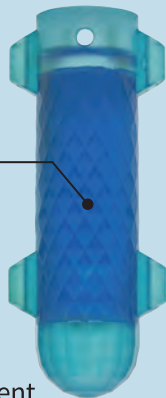

### Diamond-shaped body 鑽石花紋外殼

BODY Pattern 花紋

Reflectivity and ability to lure fish are excellent.  
反射率, 集魚能力很棒

Weight 重量 : 47g / 1EA [個]

### Luminous body 蓄光外殼

- Diamond-shaped body with excellent luminous efficiency and excellent ability to lure fish.  
鑽石形狀外殼提高發光效率, 集魚性能很棒。
- Effective in luring fish by using a luminous body.  
使用夜光及蓄光體, 集魚效果很棒。
- You can use it for a long time by suppressed battery consumption if you wash it with fresh water.  
用清水清洗會去除容易通電的鹽水可抑制電池消耗, 可長時間使用。
- Standard specifications may vary depending on the situation.  
規格的標準值根據使用條件、使用方法的, 會出現不同程度的差異。
- Waterproofing 耐水壓 : 可使用1,000m
- 1Box : 25 EA [個]